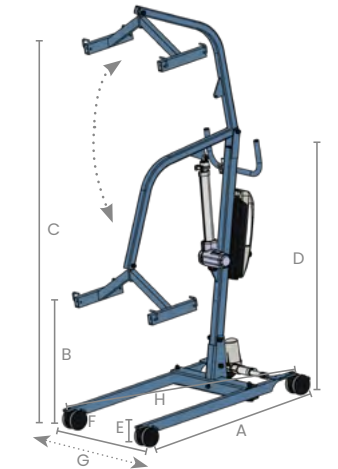

TECHNICAL DATA NAUSI-FLY RANGE

NAUSI-FLY With Mechanical Opening Legs

DIMENSIONS

- A. Total length: 119 cm
- B. Minimum lifting height: 60 cm
- C. Maximum lifting height: 175 cm
- D. Total height: 138 cm
- E. Frame height: 11 cm
- F. Minimum base width: 68 cm
- G. Maximum base width: 98 cm
- H. Turning diameter: 135 cm

NAUSI-FLY With Electrical Opening Legs

DIMENSIONS

- A. Total length: 119 cm
- B. Minimum lifting height: 60 cm
- C. Maximum lifting height: 175 cm
- D. Total height: 138 cm
- E. Frame height: 11 cm
- F. Minimum base width: 68 cm
- G. Maximum base width: 108 cm
- H. Turning diameter: 135 cm

NAUSI-FLY COMPACT With Mechanical Opening Legs

DIMENSIONS

- A. Total length: 100 cm
- B. Minimum lifting height: 58 cm
- C. Maximum lifting height: 160 cm
- D. Total height: 126 cm
- E. Frame height: 11 cm
- F. Minimum base width: 57 cm
- G. Maximum base width: 88 cm
- H. Turning diameter: 115 cm