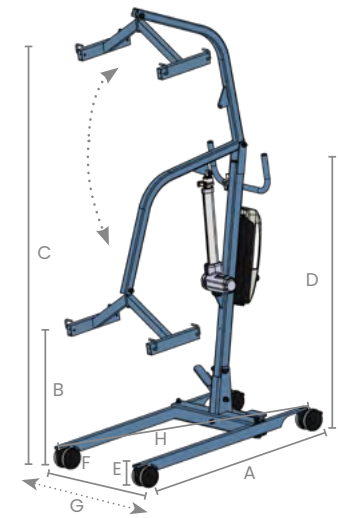

TECHNICAL DATA NAUSI-FLY RANGE

NAUSI-FLY With Mechanical Opening Legs

DIMENSIONS

- A. Total length: 119 cm
- B. Minimum lifting height: 60 cm
- C. Maximum lifting height: 175 cm
- D. Total height: 138 cm
- E. Frame height: 11 cm
- F. Minimum base width: 68 cm
- G. Maximum base width: 98 cm
- H. Turning diameter: 135 cm

NAUSI-FLY With Electrical Opening Legs

DIMENSIONS

- A. Total length: 119 cm
- B. Minimum lifting height: 60 cm
- C. Maximum lifting height: 175 cm
- D. Total height: 138 cm
- E. Frame height: 11 cm
- F. Minimum base width: 68 cm
- G. Maximum base width: 108 cm
- H. Turning diameter: 135 cm

NAUSI-FLY COMPACT With Mechanical Opening Legs

DIMENSIONS

- A. Total length: 100 cm
- B. Minimum lifting height: 58 cm
- C. Maximum lifting height: 160 cm
- D. Total height: 126 cm
- E. Frame height: 11 cm
- F. Minimum base width: 57 cm
- G. Maximum base width: 88 cm
- H. Turning diameter: 115 cm