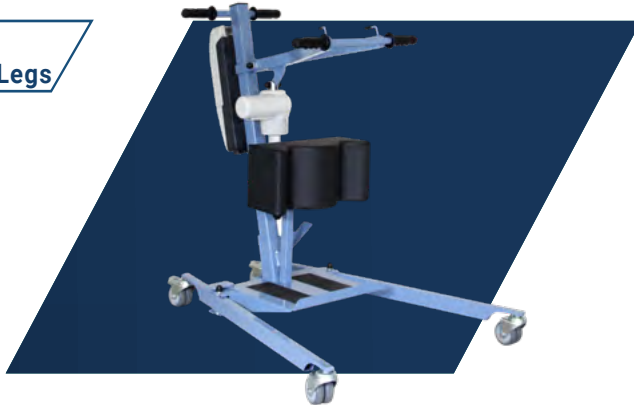

## BLUE WAYUP Fixed Base

### DIMENSIONS

- A. Total length: 94 cm
- B. Minimum lifting height: 79 cm
- C. Maximum lifting height: 123 cm
- D. Total height: 95 cm
- E. Frame height: 8,5 cm
- F. Minimum base width: 29,5 cm
- G. Maximum base width: 59 cm
- H. Turning diameter: 90 cm

## BLUE WAYUP With Mechanical Opening Legs

## BLUE WAYUP With Electrical Opening Legs