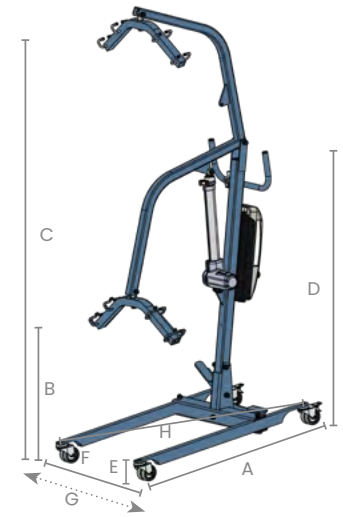

TECHNICAL DATA BLUE FLYER RANGE

BLUE FLYER With Mechanical Opening Legs

DIMENSIONS

- A. Total length: 119 cm
- B. Minimum lifting height: 65 cm
- C. Maximum lifting height: 180 cm
- D. Total height: 138 cm
- E. Frame height: 11 cm
- F. Minimum base width: 68 cm
- G. Maximum base width: 98 cm
- H. Turning diameter: 135 cm

BLUE FLYER With Electrical Opening Legs

DIMENSIONS

- A. Total length: 119 cm
- B. Minimum lifting height: 65 cm
- C. Maximum lifting height: 180 cm
- D. Total height: 138 cm
- E. Frame height: 11 cm
- F. Minimum base width: 68 cm
- G. Maximum base width: 108 cm
- H. Turning diameter: 135 cm

BLUE FLYER COMPACT With Mechanical Opening Legs

DIMENSIONS

- A. Total length: 100 cm
- B. Minimum lifting height: 63 cm
- C. Maximum lifting height: 165 cm
- D. Total height: 126 cm
- E. Frame height: 11 cm
- F. Minimum base width: 57 cm
- G. Maximum base width: 88 cm
- H. Turning diameter: 115 cm