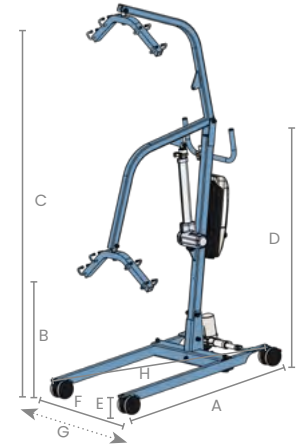

TECHNICAL DATA BLUE FLYER RANGE

BLUE FLYER With Mechanical Opening Legs

DIMENSIONS

- A. Total length: 119 cm
- B. Minimum lifting height: 65 cm
- C. Maximum lifting height: 180 cm
- D. Total height: 138 cm
- E. Frame height: 11 cm
- F. Minimum base width: 68 cm
- G. Maximum base width: 98 cm
- H. Turning diameter: 135 cm

BLUE FLYER With Electrical Opening Legs

DIMENSIONS

- A. Total length: 119 cm
- B. Minimum lifting height: 65 cm
- C. Maximum lifting height: 180 cm
- D. Total height: 138 cm
- E. Frame height: 11 cm
- F. Minimum base width: 68 cm
- G. Maximum base width: 108 cm
- H. Turning diameter: 135 cm

BLUE FLYER COMPACT With Mechanical Opening Legs

DIMENSIONS

- A. Total length: 100 cm
- B. Minimum lifting height: 63 cm
- C. Maximum lifting height: 165 cm
- D. Total height: 126 cm
- E. Frame height: 11 cm
- F. Minimum base width: 57 cm
- G. Maximum base width: 88 cm
- H. Turning diameter: 115 cm