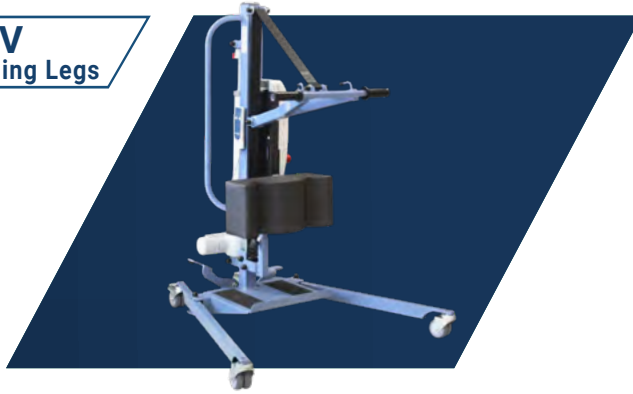

TECHNICAL DATA BLUE EASYLEV RANGE

BLUE EASYLEV Fixed Base

DIMENSIONS

- A. Total length: 94 cm
- B. Minimum lifting height: 66 cm
- C. Maximum lifting height: 156 cm
- D. Total height: 121 cm
- E. Frame height: 8,5 cm
- F. Minimum base width: 29,5 cm
- G. Maximum base width: 59 cm
- H. Turning diameter: 90 cm

BLUE EASYLEV With Mechanical Opening Legs

DIMENSIONS

- A. Total length: 100 cm
- B. Minimum lifting height: 70 cm
- C. Maximum lifting height: 160 cm
- D. Total height: 126 cm
- E. Frame height: 11 cm
- F. Minimum base width: 57 cm
- G. Maximum base width: 88 cm
- H. Turning diameter: 115 cm

BLUE EASYLEV With Electrical Opening Legs

DIMENSIONS

- A. Total length: 100 cm
- B. Minimum lifting height: 70 cm
- C. Maximum lifting height: 160 cm
- D. Total height: 126 cm
- E. Frame height: 11 cm
- F. Minimum base width: 57 cm
- G. Maximum base width: 90 cm
- H. Turning diameter: 115 cm