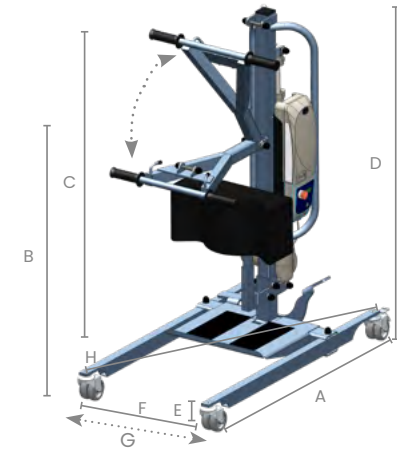

TECHNICAL DATA BLUE EASYLEV RANGE

BLUE EASYLEV Fixed Base

DIMENSIONS

- A. Total length: 94 cm
- B. Minimum lifting height: 66 cm
- C. Maximum lifting height: 156 cm
- D. Total height: 121 cm
- E. Frame height: 8,5 cm
- F. Minimum base width: 29,5 cm
- G. Maximum base width: 59 cm
- H. Turning diameter: 90 cm

BLUE EASYLEV With Mechanical Opening Legs

DIMENSIONS

- A. Total length: 100 cm
- B. Minimum lifting height: 70 cm
- C. Maximum lifting height: 160 cm
- D. Total height: 126 cm
- E. Frame height: 11 cm
- F. Minimum base width: 57 cm
- G. Maximum base width: 88 cm
- H. Turning diameter: 115 cm

BLUE EASYLEV With Electrical Opening Legs

DIMENSIONS

- A. Total length: 100 cm
- B. Minimum lifting height: 70 cm
- C. Maximum lifting height: 160 cm
- D. Total height: 126 cm
- E. Frame height: 11 cm
- F. Minimum base width: 57 cm
- G. Maximum base width: 90 cm
- H. Turning diameter: 115 cm