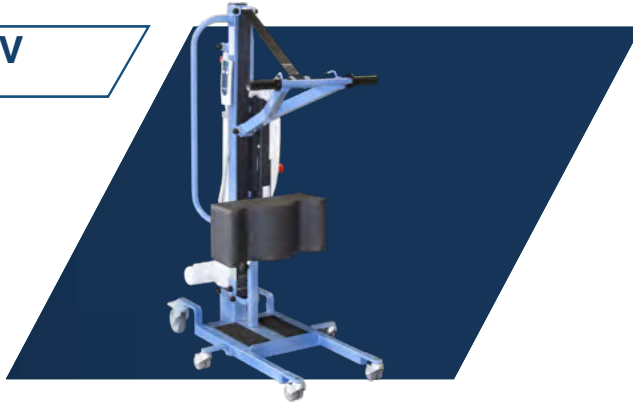

TECHNICAL DATA BLUE EASYLEV RANGE

BLUE EASYLEV Fixed Base

DIMENSIONS

- A. Total length: 94 cm
- B. Minimum lifting height: 66 cm
- C. Maximum lifting height: 156 cm
- D. Total height: 121 cm
- E. Frame height: 8,5 cm
- F. Minimum base width: 29,5 cm
- G. Maximum base width: 59 cm
- H. Turning diameter: 90 cm

BLUE EASYLEV With Mechanical Opening Legs

DIMENSIONS

- A. Total length: 100 cm
- B. Minimum lifting height: 70 cm
- C. Maximum lifting height: 160 cm
- D. Total height: 126 cm
- E. Frame height: 11 cm
- F. Minimum base width: 57 cm
- G. Maximum base width: 88 cm
- H. Turning diameter: 115 cm

BLUE EASYLEV With Electrical Opening Legs

DIMENSIONS

- A. Total length: 100 cm
- B. Minimum lifting height: 70 cm
- C. Maximum lifting height: 160 cm
- D. Total height: 126 cm
- E. Frame height: 11 cm
- F. Minimum base width: 57 cm
- G. Maximum base width: 90 cm
- H. Turning diameter: 115 cm