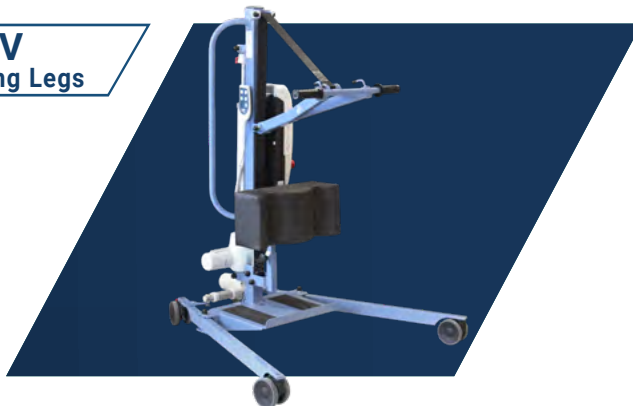

TECHNICAL DATA BLUE EASYLEV RANGE

BLUE EASYLEV Fixed Base

DIMENSIONS

- A. Total length: 94 cm
- B. Minimum lifting height: 66 cm
- C. Maximum lifting height: 156 cm
- D. Total height: 121 cm
- E. Frame height: 8,5 cm
- F. Minimum base width: 29,5 cm
- G. Maximum base width: 59 cm
- H. Turning diameter: 90 cm

BLUE EASYLEV With Mechanical Opening Legs

DIMENSIONS

- A. Total length: 100 cm
- B. Minimum lifting height: 70 cm
- C. Maximum lifting height: 160 cm
- D. Total height: 126 cm
- E. Frame height: 11 cm
- F. Minimum base width: 57 cm
- G. Maximum base width: 88 cm
- H. Turning diameter: 115 cm

BLUE EASYLEV With Electrical Opening Legs

DIMENSIONS

- A. Total length: 100 cm
- B. Minimum lifting height: 70 cm
- C. Maximum lifting height: 160 cm
- D. Total height: 126 cm
- E. Frame height: 11 cm
- F. Minimum base width: 57 cm
- G. Maximum base width: 90 cm
- H. Turning diameter: 115 cm