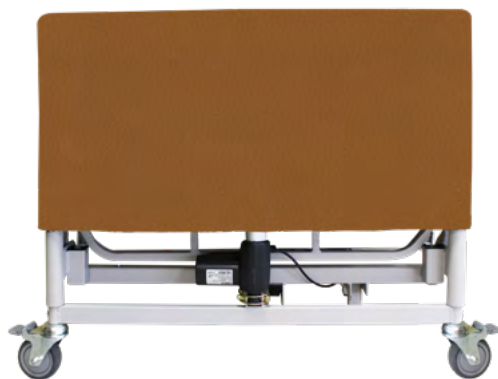

Accessories

Enlargement kit available to obtain a width of 120 cm

Compatible with foldable side rails - CONVERTISS Standard Plus - CONVERTISS Folding Premium - Bed Lever

Pair of full length side rails aluminum wood look

Compatible with CONVERTISS Standard Plus - CONVERTISS Folding Premium

Caution: this option is not compatible with the enlargement kit

Bed Lever for the patient to easily to get out of bed

Compatible with CONVERTISS Standard Plus - CONVERTISS Folding Premium

Wooden bed end panel covers are easily fitted to provide a more "home look"

Compatible with CONVERTISS Folding Premium

Textile Coatings

Color Panel