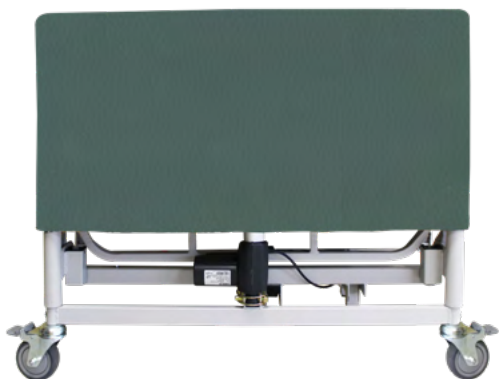

Accessories

Enlargement kit available to obtain a width of 120 cm

Compatible with foldable side rails - CONVERTISS Standard Plus - CONVERTISS Folding Premium - Bed Lever

Pair of full length side rails aluminum wood look

Compatible with CONVERTISS Standard Plus - CONVERTISS Folding Premium

Caution: this option is not compatible with the enlargement kit

Bed Lever for the patient to easily to get out of bed

Compatible with CONVERTISS Standard Plus - CONVERTISS Folding Premium

Wooden bed end panel covers are easily fitted to provide a more "home look"

Compatible with CONVERTISS Folding Premium

Textile Coatings

Color Panel