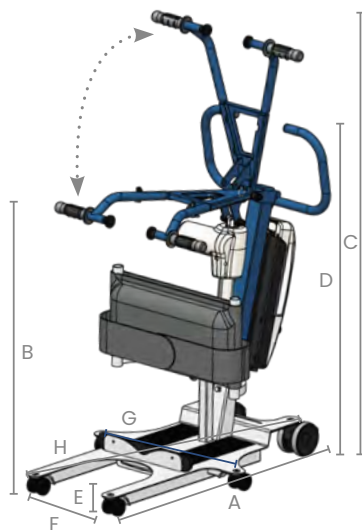

TECHNICAL DATA WAYUP 5 RANGE

WAYUP 5
Fixed Base

DIMENSIONS

- A. Total length: 95 cm
- B. Minimum lifting height: 80 cm
- C. Maximum lifting height: 133 cm
- D. Total height: 100 cm
- E. Frame height: 6,5 cm
- F. Minimum base width: 24 cm
- G. Maximum base width: 56,5 cm
- H. Turning diameter: 90 cm

WAYUP 5
With Mechanical Opening Legs

DIMENSIONS

- A. Total length: 100 cm
- B. Minimum lifting height: 82 cm
- C. Maximum lifting height: 135 cm
- D. Total height: 106 cm
- E. Frame height: 11 cm
- F. Minimum base width: 54 cm
- G. Maximum base width: 90 cm
- H. Turning diameter: 110 cm

WAYUP 5
With Electrical Opening Legs

DIMENSIONS

- A. Total length: 100 cm
- B. Minimum lifting height: 82 cm
- C. Maximum lifting height: 135 cm
- D. Total height: 106 cm
- E. Frame height: 11 cm
- F. Minimum base width: 54 cm
- G. Maximum base width: 100 cm
- H. Turning diameter: 110 cm

WAYUP XL
With Electrical Opening Legs

DIMENSIONS

- A. Total length: 107 cm
- B. Minimum lifting height: 92 cm
- C. Maximum lifting height: 131 cm
- D. Total height: 105 cm
- E. Frame height: 11 cm
- F. Minimum base width: 70 cm
- G. Maximum base width: 94 cm
- H. Turning diameter: 123 cm