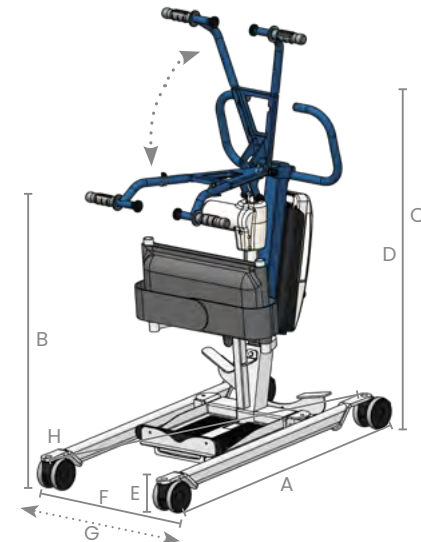

TECHNICAL DATA WAYUP 5 RANGE

WAYUP 5
Fixed Base

DIMENSIONS

- A. Total length: 95 cm
- B. Minimum lifting height: 80 cm
- C. Maximum lifting height: 133 cm
- D. Total height: 100 cm
- E. Frame height: 6,5 cm
- F. Minimum base width: 24 cm
- G. Maximum base width: 56,5 cm
- H. Turning diameter: 90 cm

WAYUP 5
With Mechanical Opening Legs

DIMENSIONS

- A. Total length: 100 cm
- B. Minimum lifting height: 82 cm
- C. Maximum lifting height: 135 cm
- D. Total height: 106 cm
- E. Frame height: 11 cm
- F. Minimum base width: 54 cm
- G. Maximum base width: 90 cm
- H. Turning diameter: 110 cm

WAYUP 5
With Electrical Opening Legs

DIMENSIONS

- A. Total length: 100 cm
- B. Minimum lifting height: 82 cm
- C. Maximum lifting height: 135 cm
- D. Total height: 106 cm
- E. Frame height: 11 cm
- F. Minimum base width: 54 cm
- G. Maximum base width: 100 cm
- H. Turning diameter: 110 cm

WAYUP XL
With Electrical Opening Legs

DIMENSIONS

- A. Total length: 107 cm
- B. Minimum lifting height: 92 cm
- C. Maximum lifting height: 131 cm
- D. Total height: 105 cm
- E. Frame height: 11 cm
- F. Minimum base width: 70 cm
- G. Maximum base width: 94 cm
- H. Turning diameter: 123 cm