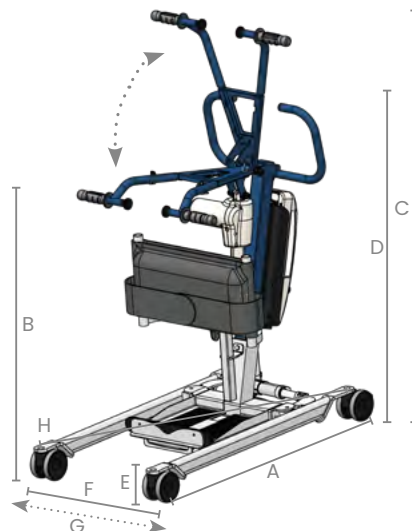

TECHNICAL DATA WAYUP 5 RANGE

WAYUP 5
Fixed Base

DIMENSIONS

- A. Total length: 95 cm
- B. Minimum lifting height: 80 cm
- C. Maximum lifting height: 133 cm
- D. Total height: 100 cm
- E. Frame height: 6,5 cm
- F. Minimum base width: 24 cm
- G. Maximum base width: 56,5 cm
- H. Turning diameter: 90 cm

WAYUP 5
With Mechanical Opening Legs

DIMENSIONS

- A. Total length: 100 cm
- B. Minimum lifting height: 82 cm
- C. Maximum lifting height: 135 cm
- D. Total height: 106 cm
- E. Frame height: 11 cm
- F. Minimum base width: 54 cm
- G. Maximum base width: 90 cm
- H. Turning diameter: 110 cm

WAYUP 5
With Electrical Opening Legs

DIMENSIONS

- A. Total length: 100 cm
- B. Minimum lifting height: 82 cm
- C. Maximum lifting height: 135 cm
- D. Total height: 106 cm
- E. Frame height: 11 cm
- F. Minimum base width: 54 cm
- G. Maximum base width: 100 cm
- H. Turning diameter: 110 cm

WAYUP XL
With Electrical Opening Legs

DIMENSIONS

- A. Total length: 107 cm
- B. Minimum lifting height: 92 cm
- C. Maximum lifting height: 131 cm
- D. Total height: 105 cm
- E. Frame height: 11 cm
- F. Minimum base width: 70 cm
- G. Maximum base width: 94 cm
- H. Turning diameter: 123 cm