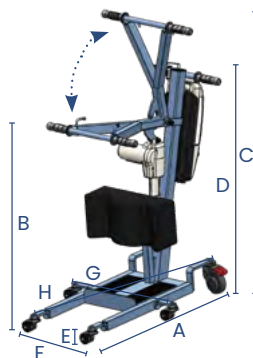

## Fixed Base

Extremely compact with its 59 cm base and easy to handle, it is made for confined spaces, allowing easy access for the caregiver to perform a change during the toilet.

### KEY FEATURES

Fixed handles for a tight grip

Foam shin block for a comfortable support

Ball bearing castors for a better maneuverability

### TECHNICAL DATA

- A. Total length: 94 cm
- B. Minimum lifting height: 79 cm
- C. Maximum lifting height: 123 cm
- D. Total height: 95 cm
- E. Frame height: 8 cm
- F. Minimum base width: 29,5 cm
- G. Maximum base width: 59 cm
- H. Turning diameter: 90 cm