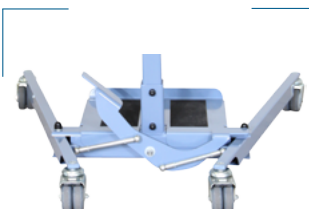

# BLUE WAYUP

mechanical opening legs

SCAN ME  
to learn more

It can be transformed into a walking aid, thanks to its removable platform, for the patient and its mechanical opening base legs (up to 92 cm) enables an ease of access to armchairs or wheelchairs.

### OPTIONS

Lithium Battery

Calf Strap

Fixed handles for a tight grip

Foam shin block for a comfortable support

Mechanical opening legs for better access

Removable platform to use the device as a walking aid

### REFERENCES

with standard battery: WAYUPBLUECP-PF  
with lithium battery: WAYUPBLUECP-LI-PF