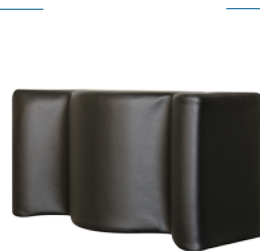

### OPTIONS

Lithium Battery

Calf Strap

Fixed handles for a tight grip

Foam shin block for a comfortable support

Mechanical opening legs for better access

Removable platform to use the device as a walking aid