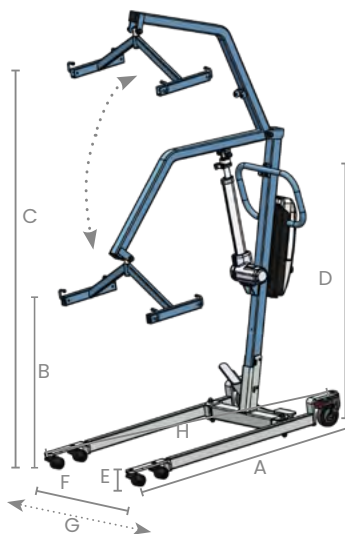

TECHNICAL DATA FLYER RANGE

FLYER With Mechanical Opening Legs

DIMENSIONS

- A. Total length: 119 cm
- B. Minimum lifting height: 57 cm
- C. Maximum lifting height: 180 cm
- D. Total height: 132 cm
- E. Frame height: 8,5 cm
- F. Minimum base width: 66 cm
- G. Maximum base width: 109 cm
- H. Turning diameter: 133 cm

FLYER PLUS With Mechanical or Electrical Opening Legs

DIMENSIONS

- A. Total length: 119 cm
- B. Minimum lifting height: 57 cm
- C. Maximum lifting height: 180 cm
- D. Total height: 132 cm
- E. Frame height: 8,5 cm
- F. Minimum base width: 66 cm
- G. Maximum base width:
 - Mechanical Opening Legs: 109 cm
 - Electrical Opening Legs: 114 cm
- H. Turning diameter: 133 cm

FLYER COMPACT With Mechanical Opening Legs

DIMENSIONS

- A. Total length: 100 cm
- B. Minimum lifting height: 58 cm
- C. Maximum lifting height: 161 cm
- D. Total height: 120 cm
- E. Frame height: 8,5 cm
- F. Minimum base width: 52 cm
- G. Maximum base width: 89 cm
- H. Turning diameter: 110 cm

FLYER XL With Electrical Opening Legs

DIMENSIONS

- A. Total length: 125 cm
- B. Minimum lifting height: 55 cm
- C. Maximum lifting height: 182 cm
- D. Total height: 125 cm
- E. Frame height: 11 cm
- F. Minimum base width: 73 cm
- G. Maximum base width: 105 cm
- H. Turning diameter: 143 cm