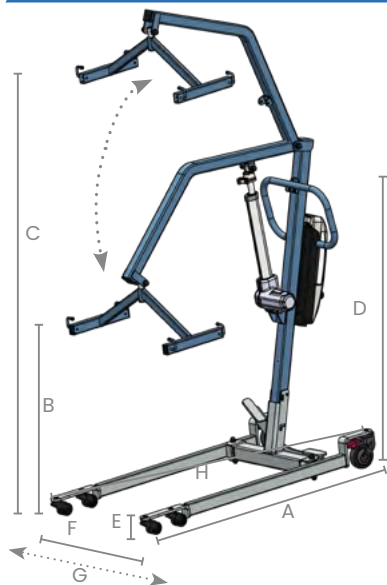

TECHNICAL DATA FLYER RANGE

FLYER With Mechanical Opening Legs

DIMENSIONS

- A. Total length: 119 cm
- B. Minimum lifting height: 57 cm
- C. Maximum lifting height: 180 cm
- D. Total height: 132 cm
- E. Frame height: 8,5 cm
- F. Minimum base width: 66 cm
- G. Maximum base width: 109 cm
- H. Turning diameter: 133 cm

FLYER PLUS With Mechanical or Electrical Opening Legs

DIMENSIONS

- A. Total length: 119 cm
- B. Minimum lifting height: 57 cm
- C. Maximum lifting height: 180 cm
- D. Total height: 132 cm
- E. Frame height: 8,5 cm
- F. Minimum base width: 66 cm
- G. Maximum base width:
 - Mechanical Opening Legs: 109 cm
 - Electrical Opening Legs: 114 cm
- H. Turning diameter: 133 cm

FLYER COMPACT With Mechanical Opening Legs

DIMENSIONS

- A. Total length: 100 cm
- B. Minimum lifting height: 58 cm
- C. Maximum lifting height: 161 cm
- D. Total height: 120 cm
- E. Frame height: 8,5 cm
- F. Minimum base width: 52 cm
- G. Maximum base width: 89 cm
- H. Turning diameter: 110 cm

FLYER XL With Electrical Opening Legs

DIMENSIONS

- A. Total length: 125 cm
- B. Minimum lifting height: 55 cm
- C. Maximum lifting height: 182 cm
- D. Total height: 125 cm
- E. Frame height: 11 cm
- F. Minimum base width: 73 cm
- G. Maximum base width: 105 cm
- H. Turning diameter: 143 cm