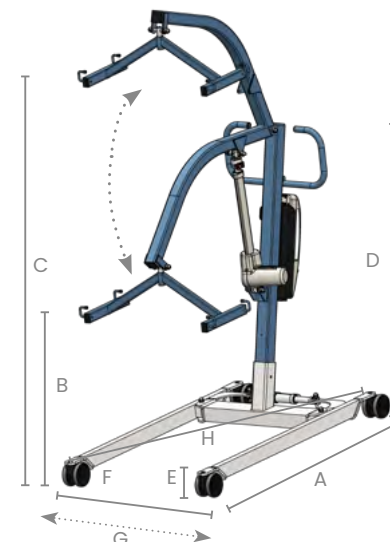

TECHNICAL DATA FLYER RANGE

FLYER With Mechanical Opening Legs

DIMENSIONS

- A. Total length: 119 cm
- B. Minimum lifting height: 57 cm
- C. Maximum lifting height: 180 cm
- D. Total height: 132 cm
- E. Frame height: 8,5 cm
- F. Minimum base width: 66 cm
- G. Maximum base width: 109 cm
- H. Turning diameter: 133 cm

FLYER PLUS With Mechanical or Electrical Opening Legs

DIMENSIONS

- A. Total length: 119 cm
- B. Minimum lifting height: 57 cm
- C. Maximum lifting height: 180 cm
- D. Total height: 132 cm
- E. Frame height: 8,5 cm
- F. Minimum base width: 66 cm
- G. Maximum base width:
 - Mechanical Opening Legs: 109 cm
 - Electrical Opening Legs: 114 cm
- H. Turning diameter: 133 cm

FLYER COMPACT With Mechanical Opening Legs

DIMENSIONS

- A. Total length: 100 cm
- B. Minimum lifting height: 58 cm
- C. Maximum lifting height: 161 cm
- D. Total height: 120 cm
- E. Frame height: 8,5 cm
- F. Minimum base width: 52 cm
- G. Maximum base width: 89 cm
- H. Turning diameter: 110 cm

FLYER XL With Electrical Opening Legs

DIMENSIONS

- A. Total length: 125 cm
- B. Minimum lifting height: 55 cm
- C. Maximum lifting height: 182 cm
- D. Total height: 125 cm
- E. Frame height: 11 cm
- F. Minimum base width: 73 cm
- G. Maximum base width: 105 cm
- H. Turning diameter: 143 cm