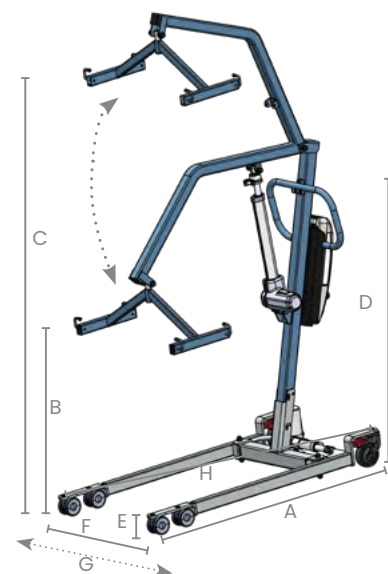

TECHNICAL DATA FLYER RANGE

FLYER With Mechanical Opening Legs

DIMENSIONS

- A. Total length: 119 cm
- B. Minimum lifting height: 57 cm
- C. Maximum lifting height: 180 cm
- D. Total height: 132 cm
- E. Frame height: 8,5 cm
- F. Minimum base width: 66 cm
- G. Maximum base width: 109 cm
- H. Turning diameter: 133 cm

FLYER PLUS With Mechanical or Electrical Opening Legs

DIMENSIONS

- A. Total length: 119 cm
- B. Minimum lifting height: 57 cm
- C. Maximum lifting height: 180 cm
- D. Total height: 132 cm
- E. Frame height: 8,5 cm
- F. Minimum base width: 66 cm
- G. Maximum base width:
 - Mechanical Opening Legs: 109 cm
 - Electrical Opening Legs: 114 cm
- H. Turning diameter: 133 cm

FLYER COMPACT With Mechanical Opening Legs

DIMENSIONS

- A. Total length: 100 cm
- B. Minimum lifting height: 58 cm
- C. Maximum lifting height: 161 cm
- D. Total height: 120 cm
- E. Frame height: 8,5 cm
- F. Minimum base width: 52 cm
- G. Maximum base width: 89 cm
- H. Turning diameter: 110 cm

FLYER XL With Electrical Opening Legs

DIMENSIONS

- A. Total length: 125 cm
- B. Minimum lifting height: 55 cm
- C. Maximum lifting height: 182 cm
- D. Total height: 125 cm
- E. Frame height: 11 cm
- F. Minimum base width: 73 cm
- G. Maximum base width: 105 cm
- H. Turning diameter: 143 cm