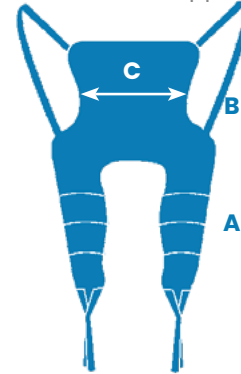

FAST ADJUSTABLE SLING

Comfort Model (without headrest)

The Fast Adjustable Sling's (without headrest) foam leggings reduce the pressures exercised on the thighs and the hooks with 2 settings (specifically designed for 2-point spreader bars) allow fast combinations for sitting, semi-sitting and lying transfers.

We recommend using it for bed to chair to bed transfers requiring a management of the head support (with the addition of removable headrest).

S	A	59
	B	62
	C	60
M	A	67
	B	68
	C	64
L	A	65
	B	78
	C	71
XL	A	70
	B	72
	C	90

REFERENCES	
Size S	SST-PF-S
Size M	SST-PF-M
Size L	SST-PF-L
Size XL	SST-PF-XL
Removable Headrest	+TAMOV-PF

Jersey

FAST ADJUSTABLE SLING

Bath Model (without headrest)

The Fast Adjustable Sling's (without headrest) foam leggings reduce the pressures exercised on the thighs and the hooks with 2 settings (specifically designed for 2-point spreader bars) allow fast combinations for sitting, semi-sitting and lying transfers.

We recommend using for transfers in a bath, a shower or a pool requiring a management of the head support (with the addition of removable headrest) as it is made in net fabric in order to evacuate the water and quickly dry.